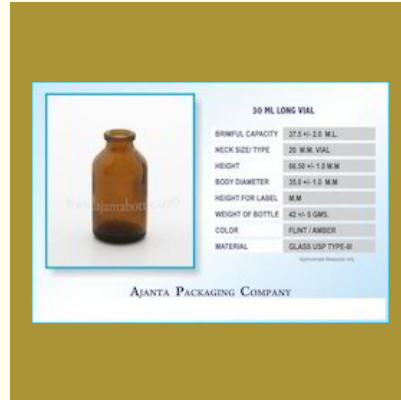

53 Mm Lug Cap

43 Mm Lug Caps

200 Ml Amita Bottle with 38 Mm Lug Cap

INJECTION GLASS VIALS

20 MI Vial Amber

30 MI Long Vial Amber

50 MI Vial Flint Bottle

7.5 MI Er Vial Amber

PHARMACEUTICAL GLASS BOTTLE

32 ML Amber Tincture Bottle

130 ML (G-7) Bottle

Plain Glass Bottle

Dry Syrup Bottle

FOOD AND BEVERAGES GLASS BOTTLE

500 GMS TK Bottle

250 Gms Ghee Jar