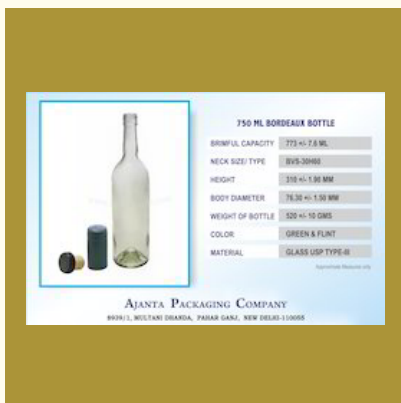

750 ML Wine Bottle Clear Glass