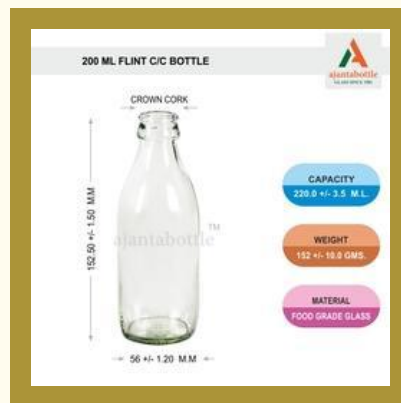

OTHER PRODUCTS:

500 MI 43 mm Glass Bottle

500 MI Glass Bottle for Milk, Tea, Coffee, Water

180 MI Milk Bottle

200 MI Flavored Milk Bottle

OTHER PRODUCTS:

400 Gm Square Pickle Jar

Glass Pickle Jar