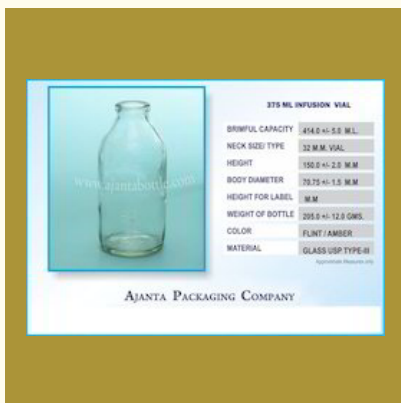

PHARMACEUTICAL GLASS BOTTLE

32 ML Amber Tincture Bottle

130 ML (G-7) Bottle

Plain Glass Bottle

Dry Syrup Bottle

FOOD AND BEVERAGES GLASS BOTTLE

500 GMS TK Bottle

250 Gms Ghee Jar

Plain Glass Jar

200 GM New TK Bottle

INFUSIONS SALINE AND IV FLUID GLASS BOTTLES

100 ML Infusion Vial

250 ML Infusion Vial

375 ML Infusion Vial

500 ML Infusion Vial

LIQUOR AND WINE BOTTLES

375 ML Wine Glass Bottle Green

Bordeaux Bottle

750 ML Wine Bottle Clear Glass

750 ML Wine Glass Bottle Green

HOMEOPATHIC AND DROPPER GLASS BOTTLES

10 ML Amber
Homeopathic Dropper
Bottle

30 ML Amber Dropper
Homeopathic Bottle