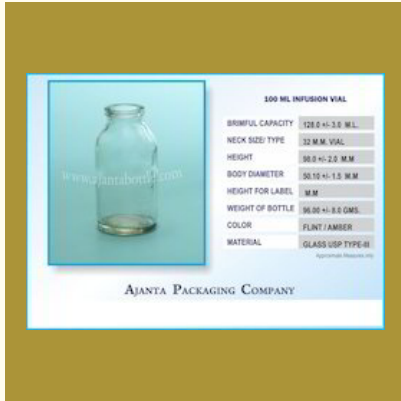

INFUSIONS SALINE AND IV FLUID GLASS BOTTLES

100 ML Infusion Vial