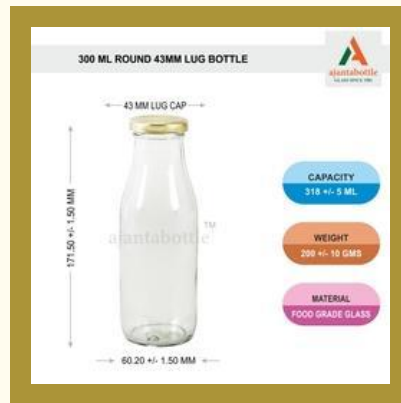

125 ML Lug Jar

300 GM Lug Jar 63 Lug

Glass Jar Square 280 ML

250 Gm Jam Jar Round

JUICE BOTTLES

490 MI Square Jar
53mmpp

200 MI Ck Glass Bottle

Cold Pressed Juice Glass
Bottles