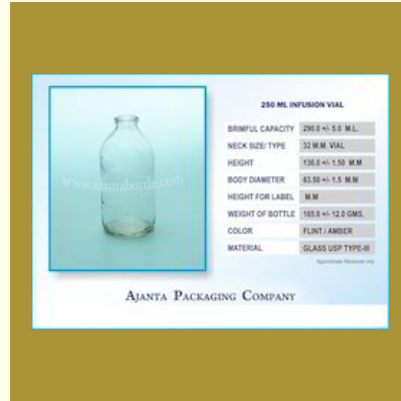

30 MI Long Vial Amber

50 MI Vial Flint Bottle

7.5 MI Er Vial Amber

PHARMACEUTICAL GLASS BOTTLE

32 ML Amber Tincture Bottle

130 ML (G-7) Bottle

Plain Glass Bottle

Dry Syrup Bottle

FOOD AND BEVERAGES GLASS BOTTLE

500 GMS TK Bottle

250 Gms Ghee Jar

Plain Glass Jar

200 GM New TK Bottle

INFUSIONS SALINE AND IV FLUID GLASS BOTTLES

100 ML Infusion Vial

250 ML Infusion Vial

375 ML Infusion Vial

500 ML Infusion Vial

LIQUOR AND WINE BOTTLES

375 ML Wine Glass Bottle Green

Bordeaux Bottle

750 ML Wine Bottle Clear Glass

750 ML Wine Glass Bottle Green

HOMEOPATHIC AND DROPPER GLASS BOTTLES