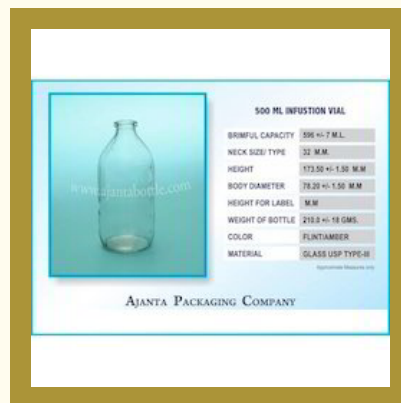

PHARMACEUTICAL GLASS BOTTLE

32 ML Amber Tincture Bottle

130 ML (G-7) Bottle

Plain Glass Bottle

Dry Syrup Bottle

FOOD AND BEVERAGES GLASS BOTTLE

500 GMS TK Bottle

250 Gms Ghee Jar

Plain Glass Jar

200 GM New TK Bottle

INFUSIONS SALINE AND IV FLUID GLASS BOTTLES

100 ML Infusion Vial

250 ML Infusion Vial

375 ML Infusion Vial

500 ML Infusion Vial

LIQUOR AND WINE BOTTLES

375 ML Wine Glass Bottle Green

Bordeaux Bottle

750 ML Wine Bottle Clear Glass

750 ML Wine Glass Bottle Green

HOMEOPATHIC AND DROPPER GLASS BOTTLES

10 ML Amber
Homeopathic Dropper
Bottle

30 ML Amber Dropper
Homeopathic Bottle