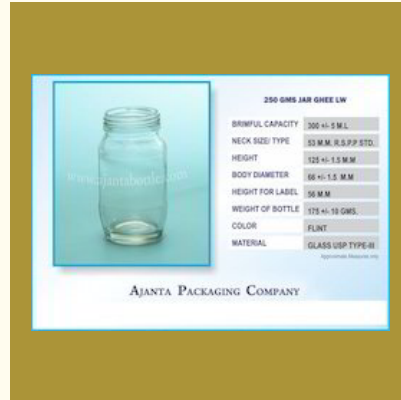

250 Gms Ghee Jar