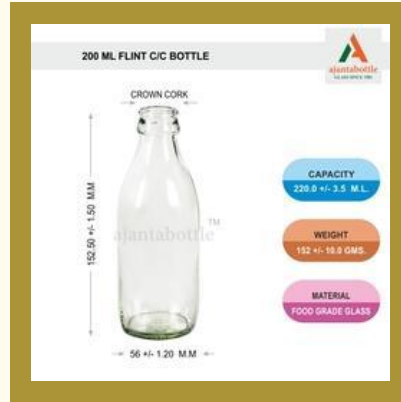

5 ML Sterile Water Injection

SWFI

OIL GLASS BOTTLE AND GHEE GLASS JAR

100 ML Oil Glass Bottle

1000 ML 82 MM Ghee Jar

250 ML Oil Glass Bottle

500 ML Ghee Jar

LUG JARS

800 ML Round Lug Jar

Fancy Lug Jars

350 Gms Round 82mm Lug Jar

NEW ITEMS

750 ML Bouchards Bottle

200 ML Milk & Juice Bottle

250 Gm Jam Jar Square

380 ML Fern Glass Bottle Jar