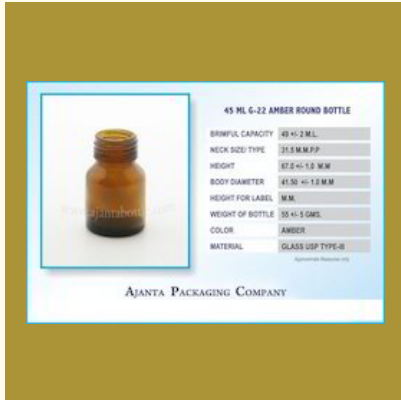

375 ML Infusion Vial

500 ML Infusion Vial

LIQUOR AND WINE BOTTLES

375 ML Wine Glass Bottle Green

Bordeaux Bottle

750 ML Wine Bottle Clear Glass

750 ML Wine Glass Bottle Green

HOMEOPATHIC AND DROPPER GLASS BOTTLES

10 ML Amber Homoeopathic Dropper Bottle

30 ML Amber Dropper Homeopathic Bottle

50 ML Amber Dropper Homeopathic Bottle

100 ML Amber Dropper Homeopathic Bottle

TABLET AND CAPSULE GLASS BOTTLE

45 ML G-22 Amber Round Bottle

82ml Oval Bottle

100 ML Round Bottle (Hajmola)

Life Saving Drugs Glass Bottle

GLASS BOTTLE

Milk Glass Bottle

Glass Jar Bottle

Jam Glass Jar

Ghee Glass Bottle