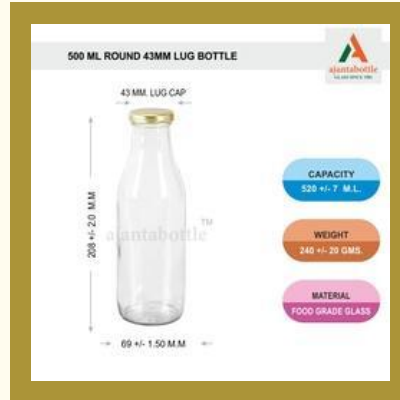

500 Gm Ketchup Bottle