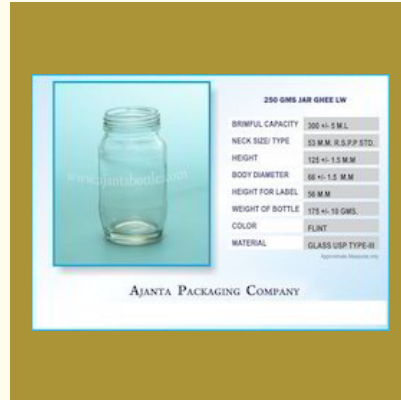

53 Mm Lug Cap

43 Mm Lug Caps

200 Ml Amita Bottle with 38 Mm Lug Cap

INJECTION GLASS VIALS

20 MI Vial Amber

30 MI Long Vial Amber

50 MI Vial Flint Bottle

7.5 MI Er Vial Amber

PHARMACEUTICAL GLASS BOTTLE

32 ML Amber Tincture Bottle

130 ML (G-7) Bottle

Plain Glass Bottle

Dry Syrup Bottle

FOOD AND BEVERAGES GLASS BOTTLE

500 GMS TK Bottle

250 Gms Ghee Jar

Plain Glass Jar

200 GM New TK Bottle

INFUSIONS SALINE AND IV FLUID GLASS BOTTLES

100 ML Infusion Vial

250 ML Infusion Vial

375 ML Infusion Vial

500 ML Infusion Vial

LIQUOR AND WINE BOTTLES