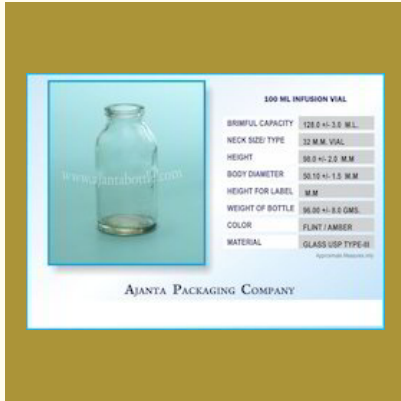

30 MI Long Vial Amber

50 MI Vial Flint Bottle

7.5 MI Er Vial Amber

PHARMACEUTICAL GLASS BOTTLE

32 ML Amber Tincture Bottle

130 ML (G-7) Bottle

Plain Glass Bottle

Dry Syrup Bottle

FOOD AND BEVERAGES GLASS BOTTLE

500 GMS TK Bottle

250 Gms Ghee Jar

Plain Glass Jar

200 GM New TK Bottle

INFUSIONS SALINE AND IV FLUID GLASS BOTTLES

100 ML Infusion Vial

250 ML Infusion Vial

375 ML Infusion Vial

500 ML Infusion Vial

LIQUOR AND WINE BOTTLES

375 ML Wine Glass Bottle Green

Bordeaux Bottle

750 ML Wine Bottle Clear Glass

750 ML Wine Glass Bottle Green

HOMEOPATHIC AND DROPPER GLASS BOTTLES