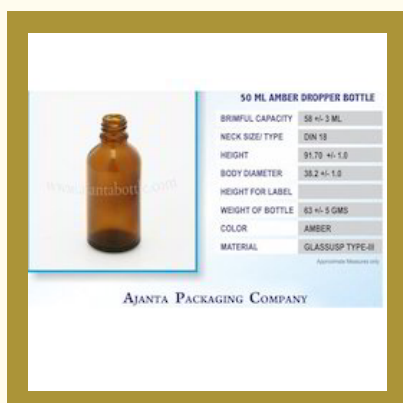

50 ML Amber Dropper Homeopathic Bottle