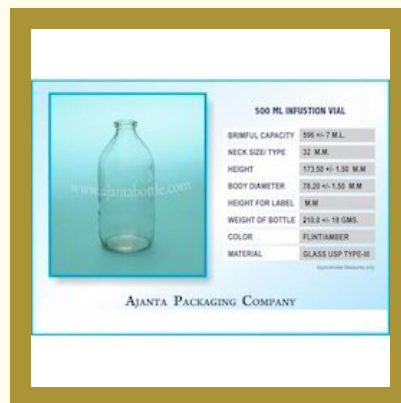

30 MI Long Vial Amber

50 MI Vial Flint Bottle

7.5 MI Er Vial Amber

PHARMACEUTICAL GLASS BOTTLE

32 ML Amber Tincture Bottle

130 ML (G-7) Bottle

Plain Glass Bottle

Dry Syrup Bottle

FOOD AND BEVERAGES GLASS BOTTLE

500 GMS TK Bottle

250 Gms Ghee Jar

Plain Glass Jar

200 GM New TK Bottle

INFUSIONS SALINE AND IV FLUID GLASS BOTTLES

100 ML Infusion Vial

250 ML Infusion Vial

375 ML Infusion Vial

500 ML Infusion Vial

LIQUOR AND WINE BOTTLES

375 ML Wine Glass Bottle Green

Bordeaux Bottle

750 ML Wine Bottle Clear Glass

750 ML Wine Glass Bottle Green

HOMEOPATHIC AND DROPPER GLASS BOTTLES