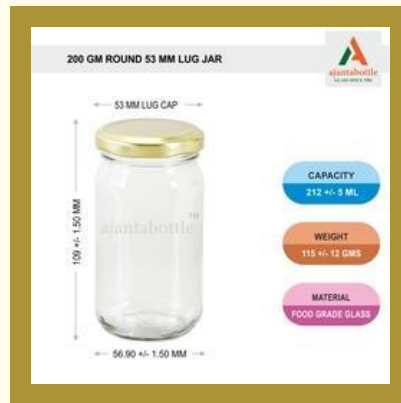

250 Gm Jam Jar Round