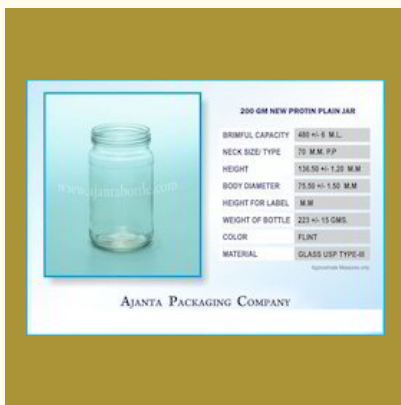

Plain Glass Jar