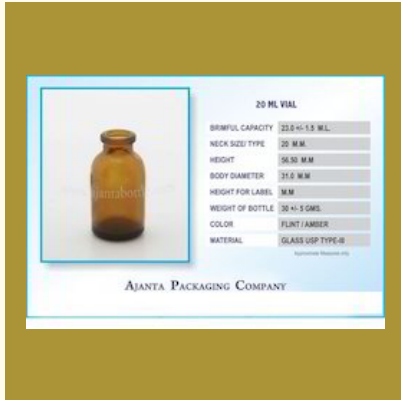

500 Gm Ketchup Bottle

LUG CAP

63 Mm Lug Cap

53 Mm Lug Cap

43 Mm Lug Caps

200 Ml Amita Bottle with 38 Mm Lug Cap

INJECTION GLASS VIALS

20 MI Vial Amber

30 MI Long Vial Amber

50 MI Vial Flint Bottle

7.5 MI Er Vial Amber

PHARMACEUTICAL GLASS BOTTLE

32 ML Amber Tincture Bottle

130 ML (G-7) Bottle

Plain Glass Bottle

Dry Syrup Bottle