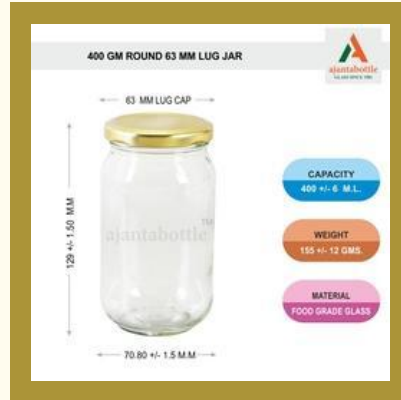

MILK GLASS BOTTLES

Milk Glass Bottle

Glass Bottle Milk

500 MI Milk Bottle

750 MI Milk Bottle

PICKLE JAR AND GLASS BOTTLES

200 Gm Pickle Jar Lug

400 Gm Round Pickle Jar

800 Gm Pickle Jar

200 Gm Pickle Square Jar

HONEY JARS AND GLASS BOTTLES

200 GM 63 MM Glass Jars

25 Gm Square Honey Glass Bottle

100 Gm Square Honey Jar

50 Gm Honey Square Fancy Jar

JAM JARS AND GLASS BOTTLES

500 Gm Ketchup Bottle

LUG CAP

63 Mm Lug Cap

53 Mm Lug Cap

43 Mm Lug Caps

200 Ml Amita Bottle with 38 Mm Lug Cap

INJECTION GLASS VIALS

20 MI Vial Amber