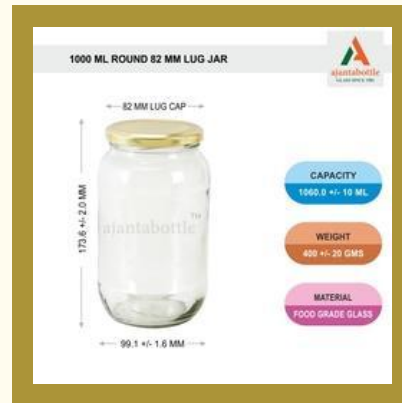

STERILE WATER

10 ML Short Sterile Water Injection

Sterile Water

5 ML Sterile Water Injection

SWFI

OIL GLASS BOTTLE AND GHEE GLASS JAR

100 ML Oil Glass Bottle

1000 ML 82 MM Ghee Jar