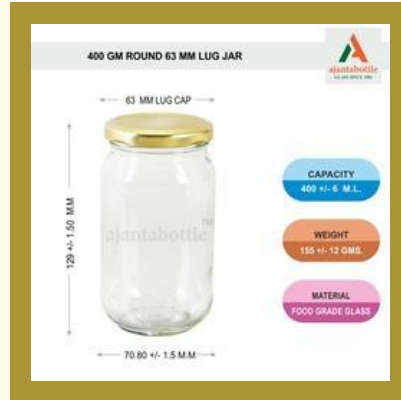

MILK GLASS BOTTLES

Milk Glass Bottle

Glass Bottle Milk

500 MI Milk Bottle

750 MI Milk Bottle

PICKLE JAR AND GLASS BOTTLES

200 Gm Pickle Jar Lug

400 Gm Round Pickle Jar

800 Gm Pickle Jar

200 Gm Pickle Square Jar

HONEY JARS AND GLASS BOTTLES

200 GM 63 MM Glass Jars

25 Gm Square Honey Glass Bottle

100 Gm Square Honey Jar

50 Gm Honey Square Fancy Jar

JAM JARS AND GLASS BOTTLES