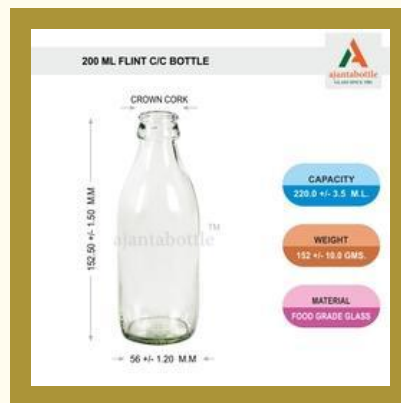

200 ML Milk & Juice Bottle

250 Gm Jam Jar Square

380 ML Fern Glass Bottle Jar

OTHER PRODUCTS:

500 MI 43 mm Glass Bottle

500 MI Glass Bottle for Milk, Tea, Coffee, Water

180 MI Milk Bottle

200 MI Flavored Milk Bottle