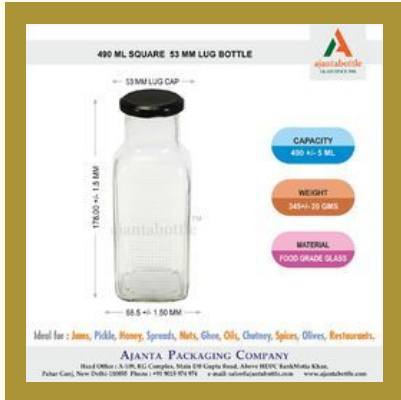

125 ML Lug Jar

300 GM Lug Jar 63 Lug

Glass Jar Square 280 ML

250 Gm Jam Jar Round

JUICE BOTTLES

490 MI Square Jar
53mmpp

200 MI Ck Glass Bottle

Cold Pressed Juice Glass
Bottles

53 Mm Lug Cap

43 Mm Lug Caps

200 Ml Amita Bottle with 38 Mm Lug Cap

INJECTION GLASS VIALS

20 MI Vial Amber

30 MI Long Vial Amber

50 MI Vial Flint Bottle

7.5 MI Er Vial Amber