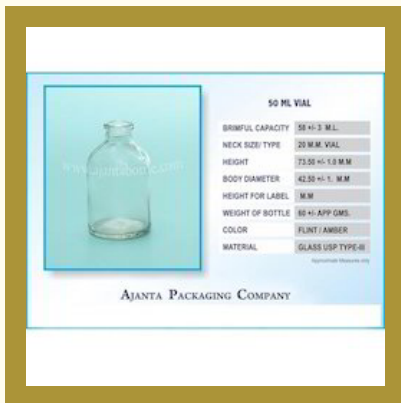

53 Mm Lug Cap

43 Mm Lug Caps

200 Ml Amita Bottle with 38 Mm Lug Cap

INJECTION GLASS VIALS

20 MI Vial Amber

30 MI Long Vial Amber

50 MI Vial Flint Bottle

7.5 MI Er Vial Amber

PHARMACEUTICAL GLASS BOTTLE

32 ML Amber Tincture Bottle

130 ML (G-7) Bottle

Plain Glass Bottle

Dry Syrup Bottle

FOOD AND BEVERAGES GLASS BOTTLE

500 GMS TK Bottle

250 Gms Ghee Jar