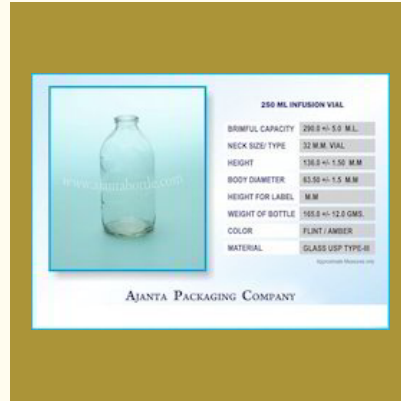

PHARMACEUTICAL GLASS BOTTLE

32 ML Amber Tincture Bottle

130 ML (G-7) Bottle

Plain Glass Bottle

Dry Syrup Bottle

FOOD AND BEVERAGES GLASS BOTTLE

500 GMS TK Bottle

250 Gms Ghee Jar

Plain Glass Jar

200 GM New TK Bottle

INFUSIONS SALINE AND IV FLUID GLASS BOTTLES

100 ML Infusion Vial

250 ML Infusion Vial

375 ML Infusion Vial

500 ML Infusion Vial

LIQUOR AND WINE BOTTLES

375 ML Wine Glass Bottle Green

Bordeaux Bottle

750 ML Wine Bottle Clear Glass

750 ML Wine Glass Bottle Green

HOMEOPATHIC AND DROPPER GLASS BOTTLES

10 ML Amber
Homeopathic Dropper
Bottle

30 ML Amber Dropper
Homeopathic Bottle