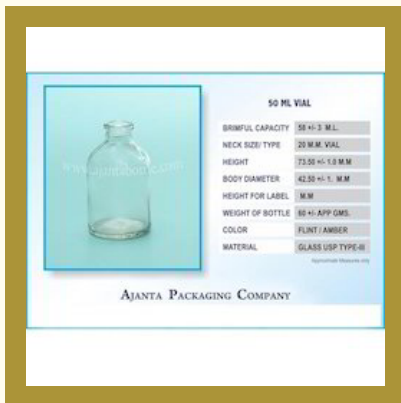

500 Gm Ketchup Bottle

LUG CAP

63 Mm Lug Cap

53 Mm Lug Cap

43 Mm Lug Caps

200 Ml Amita Bottle with 38 Mm Lug Cap

INJECTION GLASS VIALS

20 MI Vial Amber

30 MI Long Vial Amber

50 MI Vial Flint Bottle

7.5 MI Er Vial Amber

PHARMACEUTICAL GLASS BOTTLE

32 ML Amber Tincture Bottle

130 ML (G-7) Bottle

Plain Glass Bottle

Dry Syrup Bottle