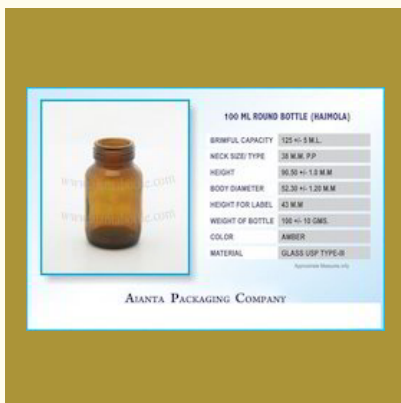

100 ML Round Bottle (Hajmola)