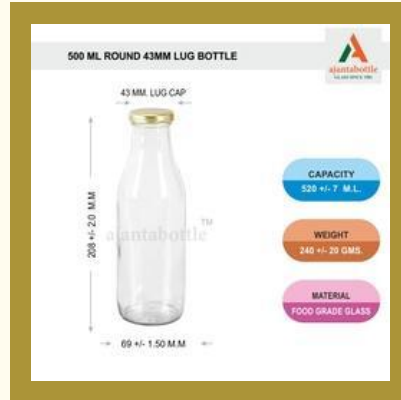

125 ML Lug Jar

300 GM Lug Jar 63 Lug

Glass Jar Square 280 ML

250 Gm Jam Jar Round

KETCHUP SAUCE AND VINEGAR GLASS BOTTLES

200 Gm Ketchup Bottle

500 Gm Ketchup Bottle

930 MI Ketchup Bottle

500 Gm Ketchup Bottle

LUG CAP

63 Mm Lug Cap

53 Mm Lug Cap

43 Mm Lug Caps

200 Ml Amita Bottle with 38 Mm Lug Cap

INJECTION GLASS VIALS

20 MI Vial Amber

30 MI Long Vial Amber

50 MI Vial Flint Bottle

7.5 MI Er Vial Amber

PHARMACEUTICAL GLASS BOTTLE

32 ML Amber Tincture Bottle

130 ML (G-7) Bottle

Plain Glass Bottle

Dry Syrup Bottle