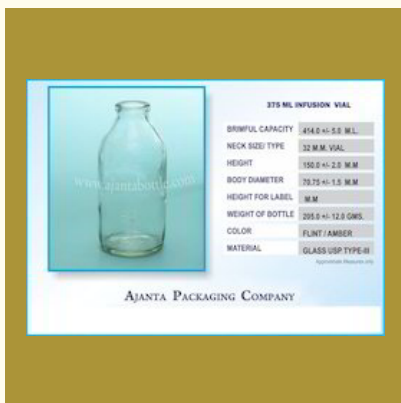

30 MI Long Vial Amber

50 MI Vial Flint Bottle

7.5 MI Er Vial Amber

PHARMACEUTICAL GLASS BOTTLE

32 ML Amber Tincture Bottle

130 ML (G-7) Bottle

Plain Glass Bottle

Dry Syrup Bottle

FOOD AND BEVERAGES GLASS BOTTLE

500 GMS TK Bottle

250 Gms Ghee Jar

Plain Glass Jar

200 GM New TK Bottle

INFUSIONS SALINE AND IV FLUID GLASS BOTTLES

100 ML Infusion Vial

250 ML Infusion Vial

375 ML Infusion Vial

500 ML Infusion Vial

LIQUOR AND WINE BOTTLES

375 ML Wine Glass Bottle Green

Bordeaux Bottle

750 ML Wine Bottle Clear Glass

750 ML Wine Glass Bottle Green

HOMEOPATHIC AND DROPPER GLASS BOTTLES