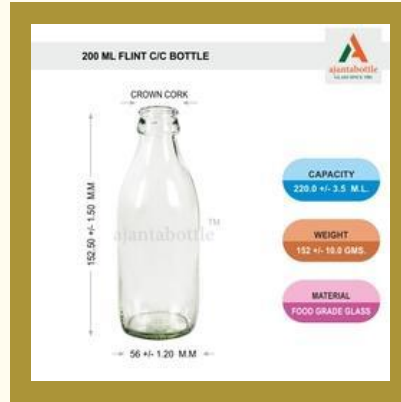

250 ML Oil Glass Bottle

500 ML Ghee Jar

LUG JARS

800 ML Round Lug Jar

Fancy Lug Jars

350 Gms Round 82mm Lug Jar

NEW ITEMS

750 ML Bouchards Bottle