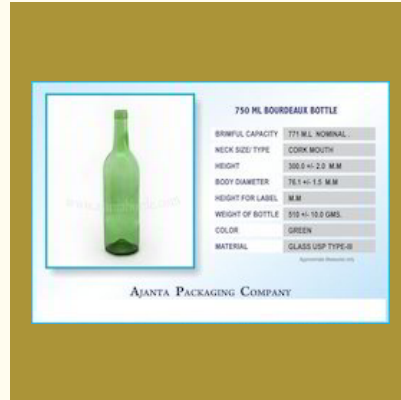

375 ML Infusion Vial

500 ML Infusion Vial

LIQUOR AND WINE BOTTLES

375 ML Wine Glass Bottle Green

Bordeaux Bottle

750 ML Wine Bottle Clear Glass

750 ML Wine Glass Bottle Green

HOMEOPATHIC AND DROPPER GLASS BOTTLES