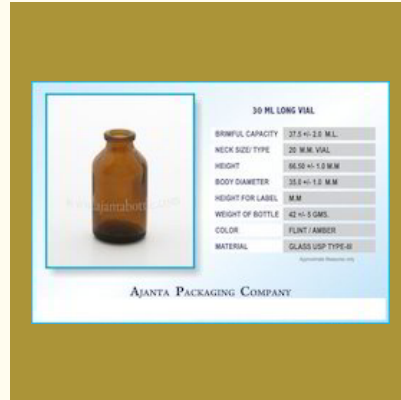

500 Gm Ketchup Bottle

LUG CAP

63 Mm Lug Cap

53 Mm Lug Cap

43 Mm Lug Caps

200 Ml Amita Bottle with 38 Mm Lug Cap

INJECTION GLASS VIALS

20 MI Vial Amber

30 MI Long Vial Amber

50 MI Vial Flint Bottle

7.5 MI Er Vial Amber

PHARMACEUTICAL GLASS BOTTLE

32 ML Amber Tincture Bottle

130 ML (G-7) Bottle

Plain Glass Bottle

Dry Syrup Bottle