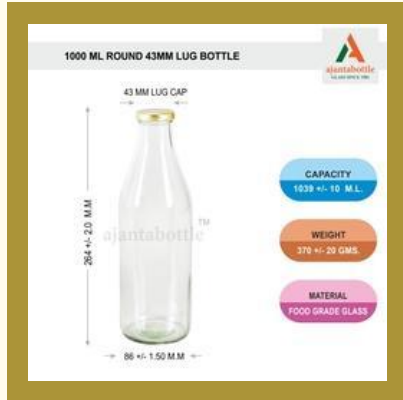

MILK GLASS BOTTLES

Milk Glass Bottle

Glass Bottle Milk

500 MI Milk Bottle

750 MI Milk Bottle

PICKLE JAR AND GLASS BOTTLES

200 Gm Pickle Jar Lug

400 Gm Round Pickle Jar