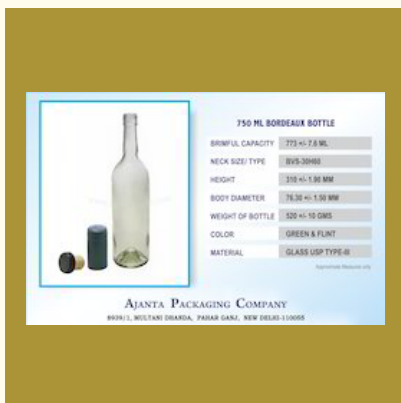

375 ML Infusion Vial

500 ML Infusion Vial

LIQUOR AND WINE BOTTLES

375 ML Wine Glass Bottle Green

Bordeaux Bottle

750 ML Wine Bottle Clear Glass

750 ML Wine Glass Bottle Green

HOMEOPATHIC AND DROPPER GLASS BOTTLES