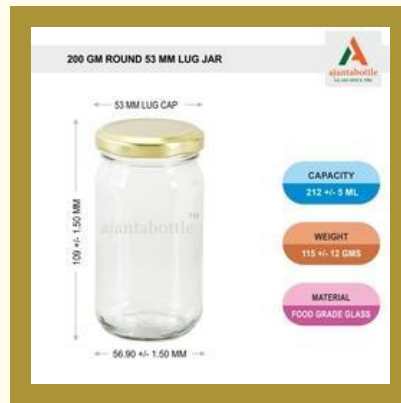

800 Gm Pickle Jar

200 Gm Pickle Square Jar

HONEY JARS AND GLASS BOTTLES

200 GM 63 MM Glass Jars

25 Gm Square Honey Glass Bottle

100 Gm Square Honey Jar

50 Gm Honey Square Fancy Jar

JAM JARS AND GLASS BOTTLES

125 ML Lug Jar

300 GM Lug Jar 63 Lug

Glass Jar Square 280 ML

250 Gm Jam Jar Round

JUICE BOTTLES

490 MI Square Jar
53mmpp

200 MI Ck Glass Bottle

Cold Pressed Juice Glass
Bottles